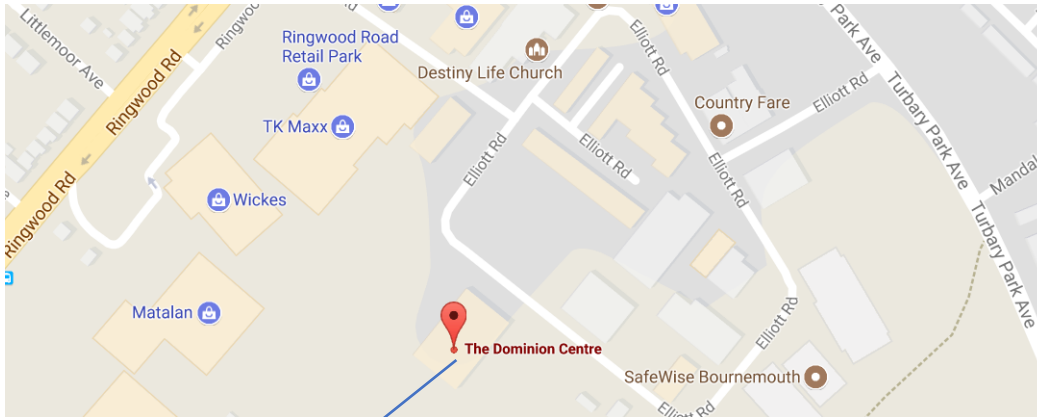

How to Find Us

The Dominion Centre isn't signposted so we can be very hard to find without directions.

From Ringwood Road

If you're coming from Ringwood Road side (near Lidl's) approach Elliot Road and turn right at the junction. Follow the bend round and you should see "Gibbs and Dandy" merchants on the left hand side. After passing Gibbs and Dandy turn right into the estate which is "The Dominion Centre".

From Turbary Park Ave

If you're coming from Turbary Park Avenue turn into Elliot Road and head uphill until you get to the junction. Turn right at the junction and follow the bend round to the left, you will pass the junction on the right but head straight and follow another bend round to the left. You should now see "Gibbs and Dandy" merchants on the left hand side. After passing Gibbs and Dandy turn right into the estate which is "The Dominion Centre".

We are in the middle unit (Unit 2). There is a sign above our front door which says "Country Fare" and you should also see a Smart Team sign next to the door. Park in any free spaces with the number 2. If there aren't any free spaces then park in front of our front door.